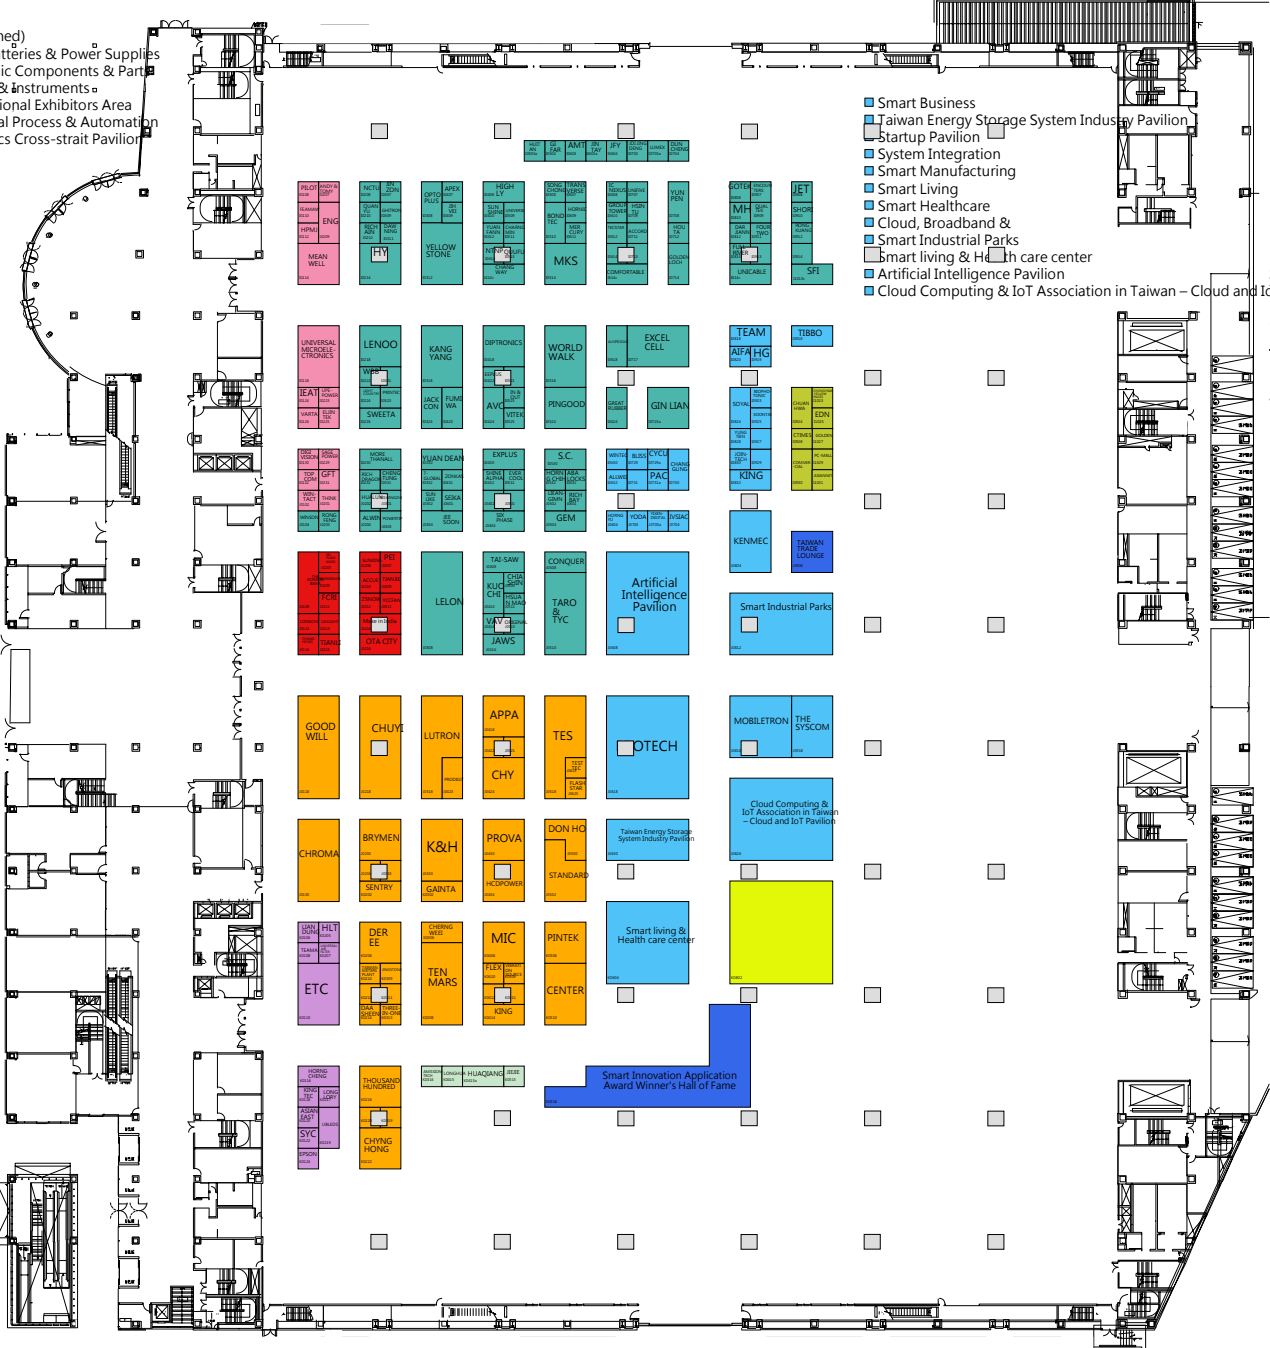

- (Undefined)
- Cells, Batteries & Power Supplies
- Electronic Components & Parts
- Meters & Instruments
- International Exhibitors Area
- Industrial Process & Automation
- Taiwan Cross-strait Pavilion
- Media

- Smart Business
- Taiwan Energy Storage System Industry Pavilion
- Startup Pavilion
- System Integration
- Smart Manufacturing
- Smart Living
- Smart Healthcare
- Cloud, Broadband & Smart Industrial Parks
- Smart living & Health care center
- Artificial Intelligence Pavilion
- Cloud Computing & IoT Association in Taiwan - Cloud and IoT

接駁車停靠區 Shuttle Bus Stop
 計程車停靠區 Taxi Arrival
 公車停靠區 Bus Stop
 計程車停靠區 Taxi Arrival
 經國一路
 Jingmao 2nd Rd.

經國一路
 Jingmao 1st Rd.

南港路一段
 Nangang Rd., Sec.1

南港展覽館站
 MRT Nangang Exhibition Center Station

台北世貿中心南港展覽館
 TWTC Nangang Exhibition Hall
 下層展場(1樓)平面圖
 Ground Level Exhibition Hall Plan(1F)