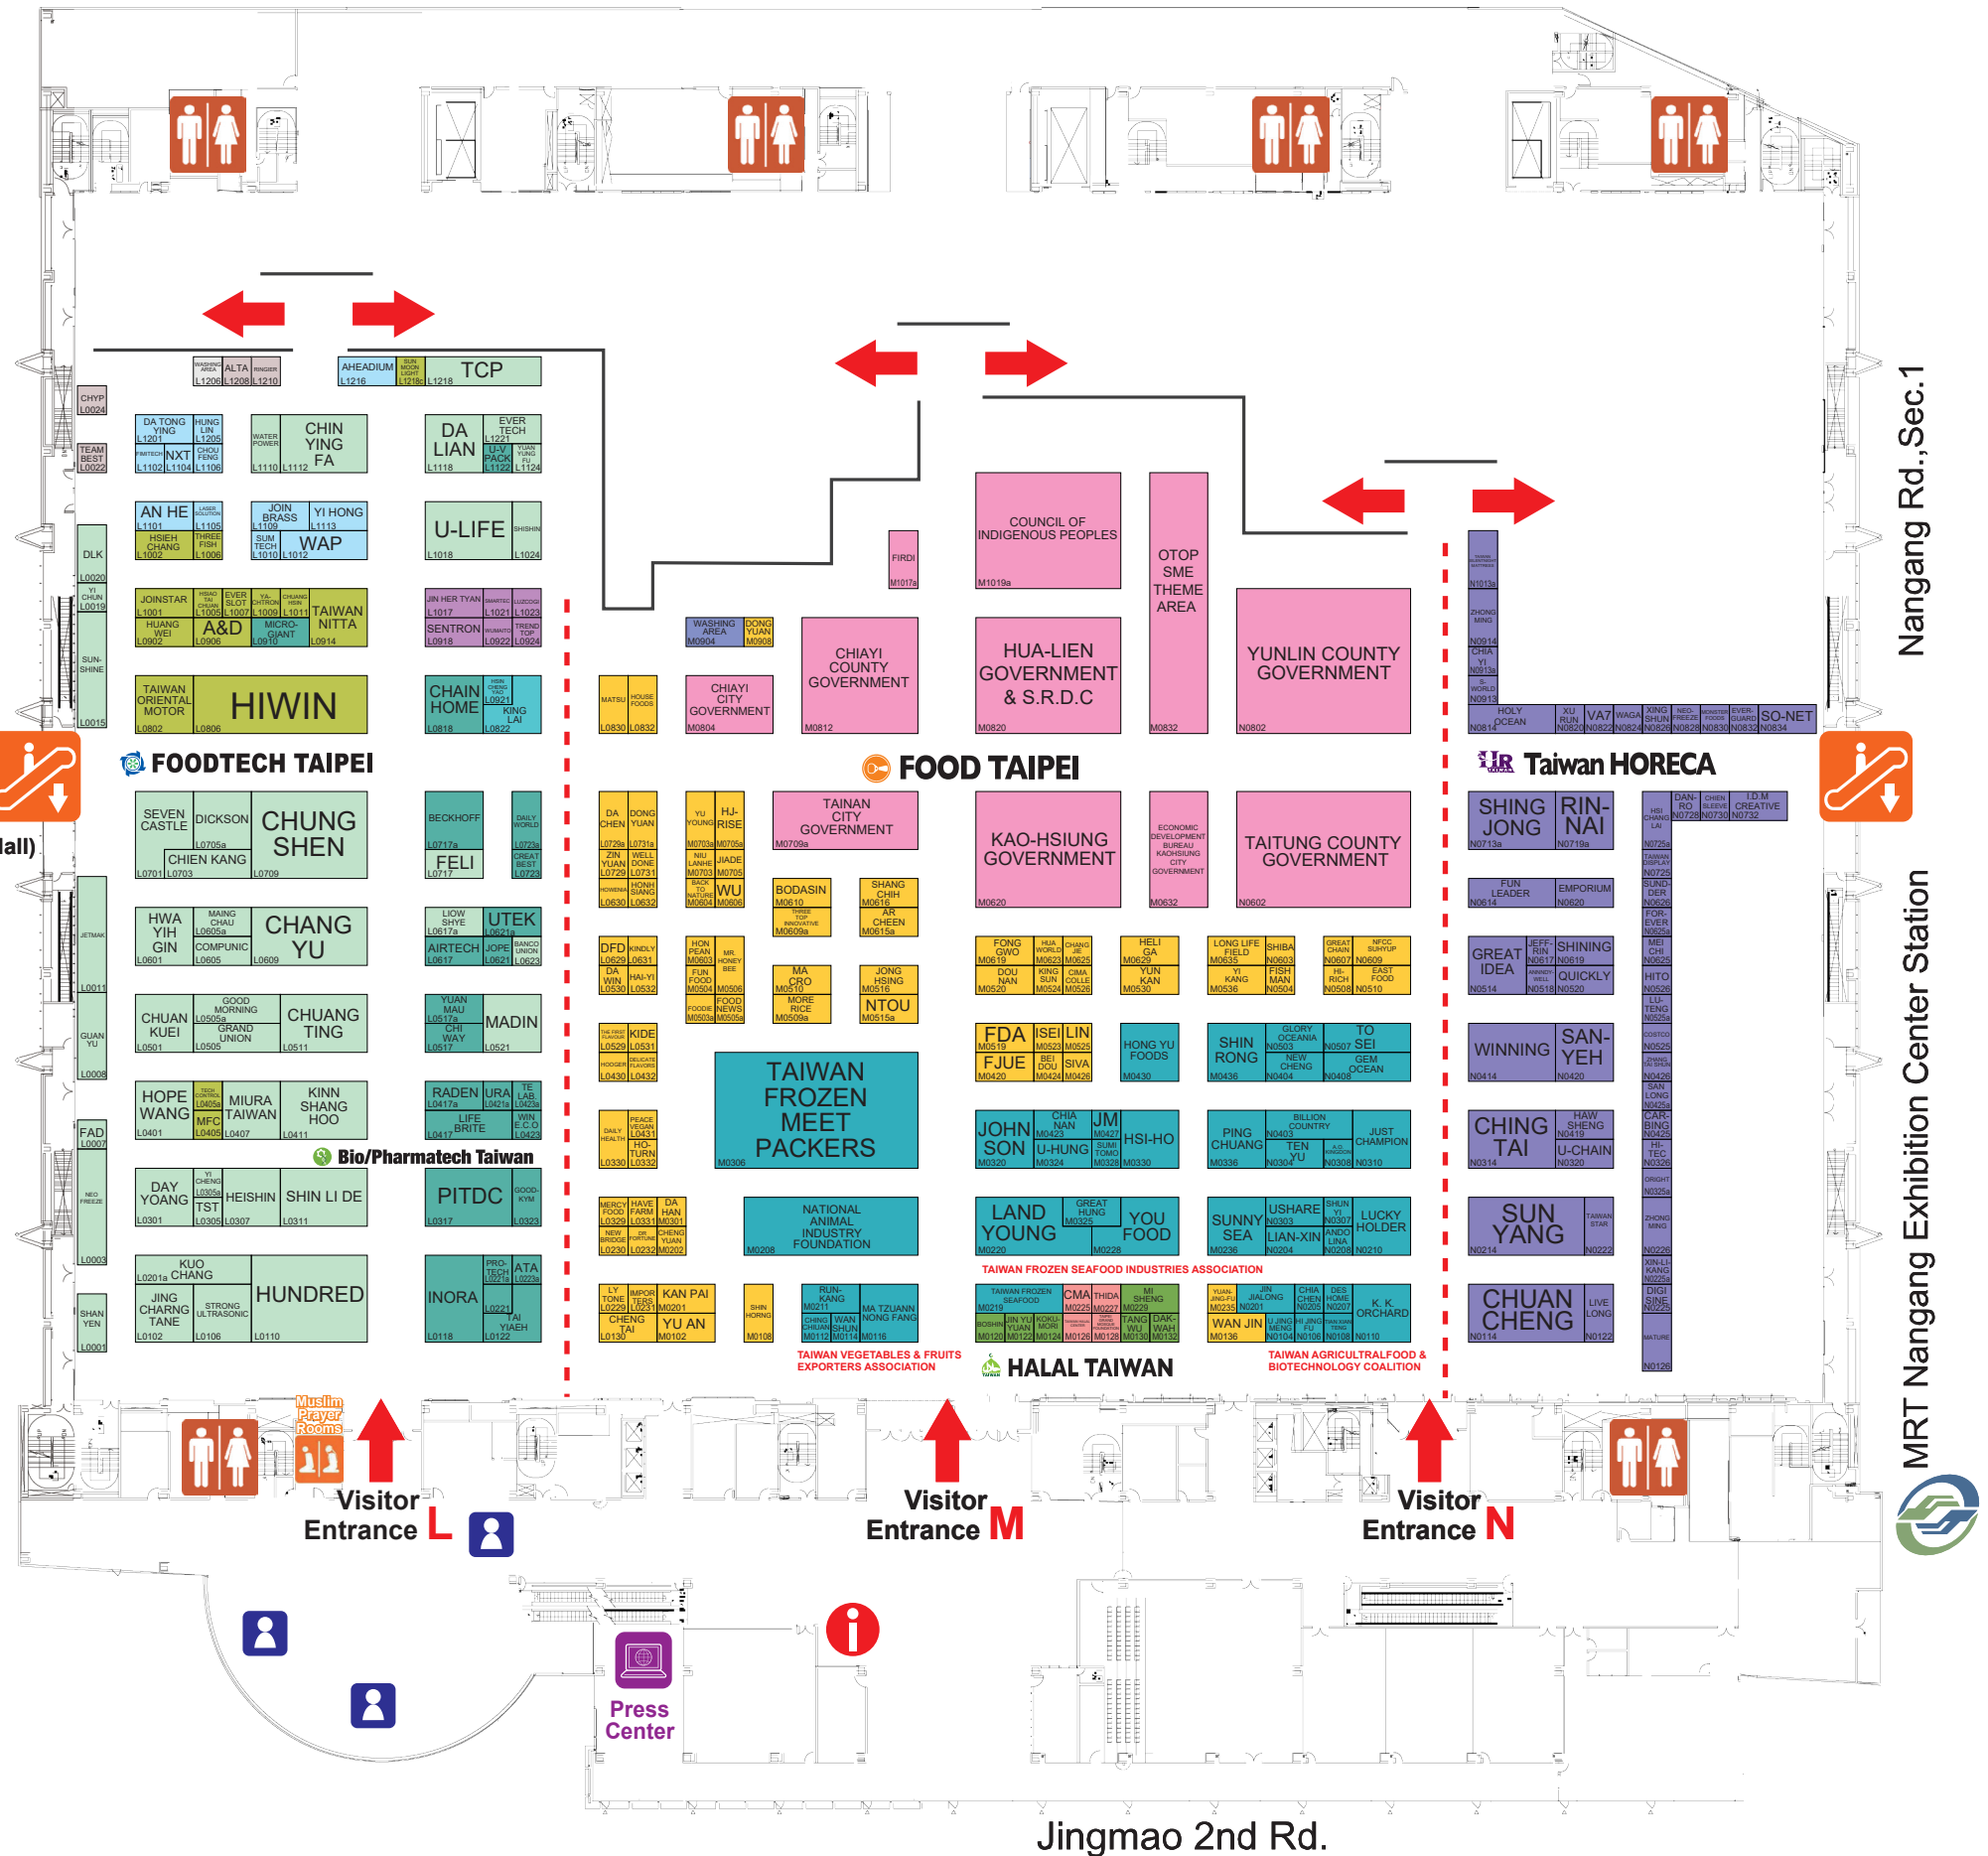

1F
Ground Level Floor Plan

Int'l Visitor Reg./ Badge Pick-Up

Domestic Visitor Reg. / Badge Pick-Up

FOOD TAIPEI

- National Pavilions
- Beverages
- Frozen & Prepared Food
- Assorted Food
- Association Pavilions
- Overseas Exhibitors
- Media

TAIPEI PACK

- Packaging Machinery
- Packaging Material
- Media

MRT Nangang Exhibition Center Station
Nangang Rd., Sec. 1

Bus Stop
 Taxi Arrival

MRT Station Exit
Jingmao 2nd Rd.

TaiNEX 1

台北南港展覽館1館
TAIPEI NANGANG EXHIBITION CENTER, HALL 1

4F

Upper Level Floor Plan

Domestic Visitor Reg. /
Badge Pick-Up

FOOD TAIPEI

- Association Pavilions
- Assorted Food
- Taiwan Featured Product Area

FOODTECH TAIPEI

- Food Processing Machinery and Components
- Related Equipment and Accessories
- Food Processing Machinery
- Media

Nangang Rd., Sec. 1

MRT Nangang Exhibition Center Station

Jingmao 1st Rd.

Jingmao 2nd Rd.