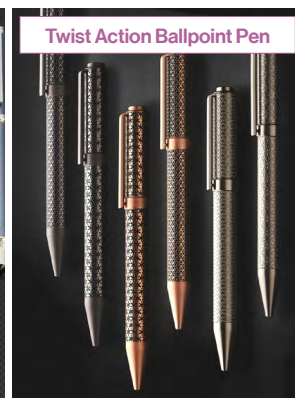

Twist Action Ballpoint Pen

Twist Action Ballpoint Pen