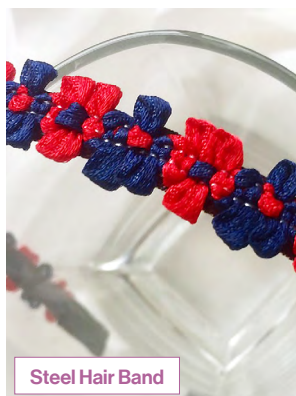

Steel Hair Band

Ultra-Comfortable Comb Hair Band

Ultra-Comfortable Comb Hair Band with Rhinestones

✿ KINBELL TIMEPIECE DEVELOPMENT CO., LTD.

The Clock Strikes and It's Time to Have Fun!

The Wood Grain Hanging Clock made of MDF green planks imported from New Zealand speaks of a sustainable future with its hollowed-out tree and branches that hugs the earth. The unique 3D numbers give the mirror surface a flowing dynamic. The pendulum is also a highlight of the Clock. The therapeutical Lady Kitty Clock featuring the back silhouette of a graceful cat is also made of MDF green material. The IP slow rocking device gives lady kitty an air of regal elegance as she wags her tail.