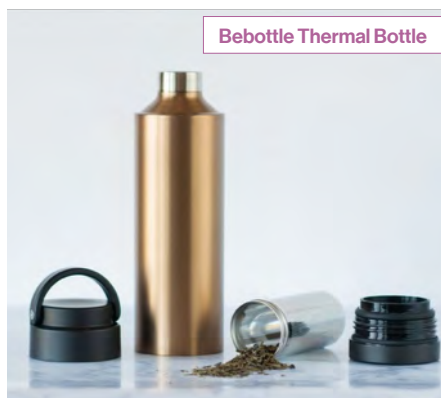

PP Shopping Bag

Tote Bag & Cosmetic Pouch

EVA Cosmetic Bag

✿ SUN-UPPER METAL INDUSTRY CO., LTD.

Stay Hydrated with This Easy to Clean Thermos

Sun-Upper Metal manufactures products for brands in over 10 countries across three continents. They excel in vacuum stainless-steel thermal bottle. The latest Be-bottle Thermal Bottle has a narrow drinking spout and a removable wide bottom. It also comes with a built-in, optional stainless-steel infuser. The entire bottle can be taken apart for easy cleaning. As for the thermal mug with removable infuser, it is BPA free, extremely sturdy and incredibly posh.