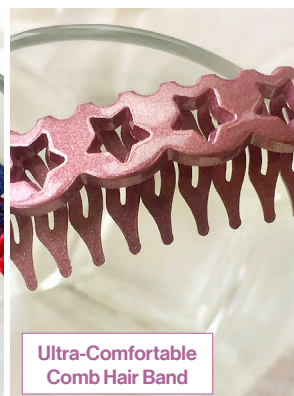

Cute Kitty Storage Container

Botanic Jewelry Holder

Flying Butterflies Frame

✿ JINGYEA

No Pressure, Just Be Beautiful!

JINGYEA proudly presents their very first pressure free comb hair band. They never waver in their pursuit for excellence and continue to invest in the research and development of steel hair bands that are luxurious and pressure free. Glamourous and pressure free. Glamourous

Steel Hair Band

Ultra-Comfortable Comb Hair Band

Ultra-Comfortable Comb Hair Band with Rhinestones

✿ KINBELL TIMEPIECE DEVELOPMENT CO., LTD.

The Clock Strikes and It's Time to Have Fun!

The Wood Grain Hanging Clock made of MDF green planks imported from New Zealand speaks of a sustainable future with its hollowed-out tree and branches that hugs the earth. The unique 3D numbers give the mirror surface a flowing dynamic. The pendulum is also a highlight of the Clock. The therapeutical Lady Kitty Clock featuring the back silhouette of a graceful cat is also made of MDF green material. The IP slow rocking device gives lady kitty an air of regal elegance as she wags her tail.