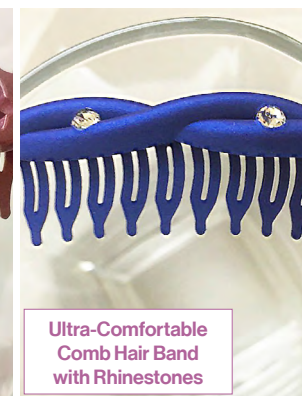

Cute Kitty Storage Container

Botanic Jewelry Holder

Flying Butterflies Frame

✿ JINGYEA

No Pressure, Just Be Beautiful!

JINGYEA proudly presents their very first pressure free comb hair band. They never waver in their pursuit for excellence and continue to invest in the research and development of steel hair bands that are luxurious and pressure free. Glamourous and pressure free. Glamourous

Steel Hair Band

Ultra-Comfortable Comb Hair Band

Ultra-Comfortable Comb Hair Band with Rhinestones

✿ KINBELL TIMEPIECE DEVELOPMENT CO., LTD.

The Clock Strikes and It's Time to Have Fun!

The Wood Grain Hanging Clock made of MDF green planks imported from New Zealand speaks of a sustainable future with its hollowed-out tree and branches that hugs the earth. The unique 3D numbers give the mirror surface a flowing dynamic. The pendulum is also a highlight of the Clock. The therapeutical Lady Kitty Clock featuring the back silhouette of a graceful cat is also made of MDF green material. The IP slow rocking device gives lady kitty an air of regal elegance as she wags her tail.