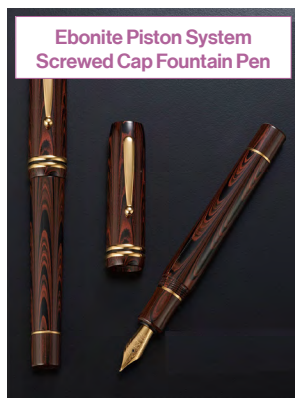

Petal 463

Chinese Knot 335

The Alu Bird

PEN STAR STATIONERY CO., LTD.

Powerful Instrument for Gratifying Writing Experience

Pen Star 's Screwed Cap Fountain Pen is embedded with piston filling, quality ebonite barrel, and gold plating Schmidt KFH 450 nib and clip. The pen speaks of vintage taste and details that recalls the good old times. Twist Action Ballpoint Pen with Schmidt P900M or MIT parker refill is available in carbon fiber or anodized aluminum barrel. Customized logos are optional. The collection is highly popular amongst business elites.