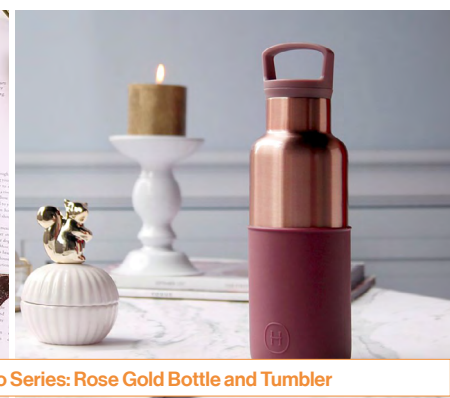

HYDY Thermal Bottle — Cincin Déco Series: Rose Gold Bottle and Tumbler

NI HAU INDUSTRIAL CO., LTD.

Comfort Food for The Eyes

FUN is core to all Ni Hau design. A table full of French fries, milkshake, hamburgers, and ice cream will never disappoint. Ni Hau hopes to make every day a happier one than the last with shared laughter and fun. Children and adults are equally fascinated by these extremely delicious office supplies and stationery. They put a smile back on people's faces when negative feelings hit. All Ni Hau products are in compliance with EU and USA safety standards.