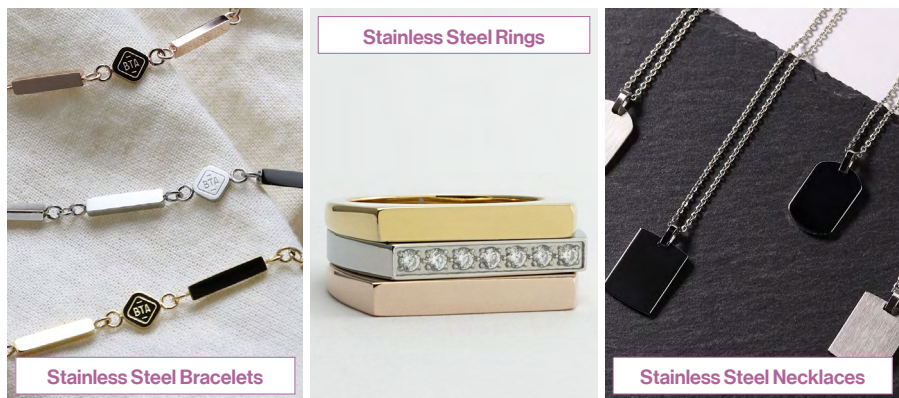

Respect to Nature Series – Cork EVA Case

Dazzling & Sparkling Series – Fashion Clutch

Galaxy Series –Fashion EVA Case

FASHION HOUSE JEWELRY CO., LTD.

Simplicity Rules – Designer Steel Is A Steal

The Taiwan steel jewelry brand is here to take your breath away with its simple geometric design that is perfectly proportioned. A Uni-sex accessory is a perfect addition to any look. The entire collection is made of 316L medical grade stainless steel with intricate vacuum metalizing and sublime mirror polish, an ultimate marriage of art and craft.

Stainless Steel Rings

Stainless Steel Bracelets

Stainless Steel Necklaces

FIVE ZOOM CO., LTD.

A Toast to Nature, To Romance, To Love

NEVE JEWELRY embraces natural scenery and color in their metal art and decorations for perfume bottles, picture frames, jewelry boxes, wine glasses, wine bottles and other refined home decorations and wedding accessories. Love Is Pure—The Luxury Wedding Collection features rhinestone and crystal accessories in rhodium plating. Forest Wonderland—Azure Blue Ocean Collection speaks of classic elegance and prestige, presenting enamel ombre or colour overlap items accentuated with rhinestones and colour diamonds.