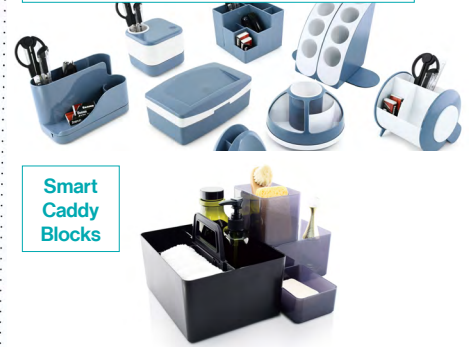

Desk Organizers - Two Tone Pastel Series

Smart Caddy Blocks