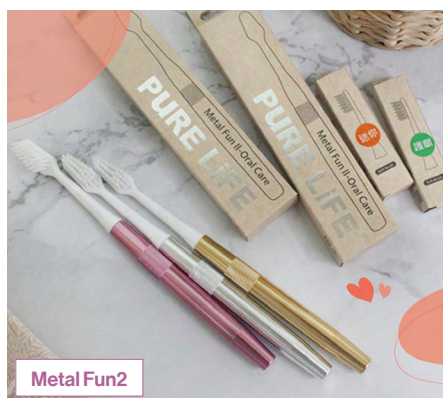

Ebonite Piston System Screwed Cap Fountain Pen

Twist Action Ballpoint Pen

Twist Action Ballpoint Pen

POWERCASE CORPORATION

Make Shopping Easy and Free

Reusable bags become a new necessity in today's world. To save you from the trouble and pain of not having a bag around after a purchase, Powercase proudly presents the smart 2-in-1 bag collection. With a simple flip and turn, the former cellphone pouch or coin purse can be transformed into an eco-shopping bag anytime you need.

2-in-1 Multifunctional Cellphone Pouch with Eco-Bag

2-in-1 Purse with Eco-Bag

PURE LIFE TECHNOLOGY CO., LTD.

Less Is More When It Comes to Cleaning

Metal Fun2 is a pioneering toothbrush that is SGS approved. Customers can engrave pictures or text on the quality aluminum alloy handle that is heavy metal free. Only the brush head needs to be replaced regularly as the handle is made to last. The act minimizes the usage of plastic up to 70%. The environmentally friendly Metal Fun2 is sanitation with style.