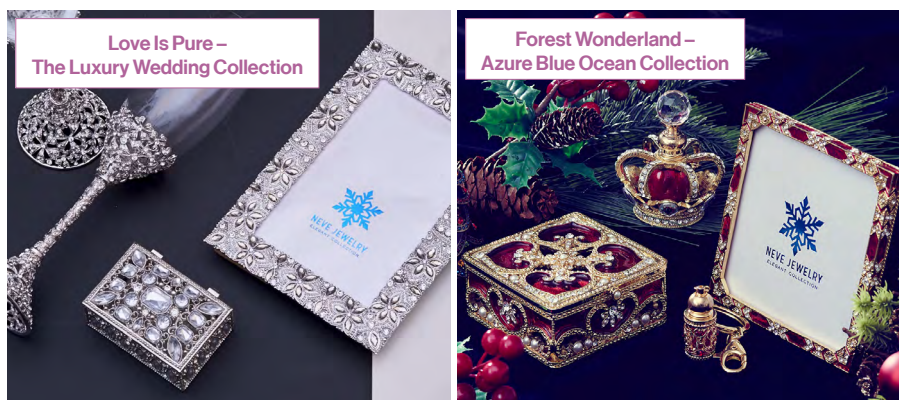

Stainless Steel Rings

Stainless Steel Bracelets

Stainless Steel Necklaces

FIVE ZOOM CO., LTD.

A Toast to Nature, To Romance, To Love

NEVE JEWELRY embraces natural scenery and color in their metal art and decorations for perfume bottles, picture frames, jewelry boxes, wine glasses, wine bottles and other refined home decorations and wedding accessories. Love Is Pure—The Luxury Wedding Collection features rhinestone and crystal accessories in rhodium plating. Forest Wonderland—Azure Blue Ocean Collection speaks of classic elegance and prestige, presenting enamel ombre or colour overlap items accentuated with rhinestones and colour diamonds.