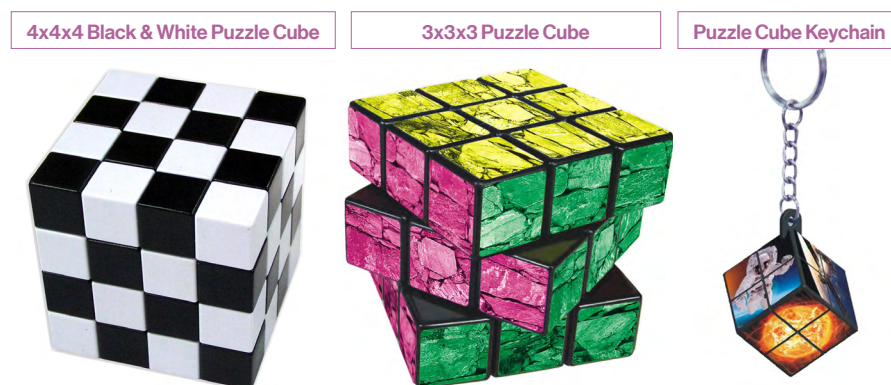

Wristwatch

Diamond Pen

Necklace and Bracelet

EAST SHEEN INDUSTRIAL CO., LTD.

The Cube That Goes in Miracle Circles

The beloved Rubik's cube is ingenious, entertaining, and challenging. The cube trains logic and imagination. East Sheen presents a collection of quality puzzle cubes available in different configurations. Such as the standard 3x3, the 2x2 pocket cube, and the more difficult 4x4 or 5x5. They also come in transparent, simple white, or check. It's as much art as it is a game!

4x4x4 Black & White Puzzle Cube

3x3x3 Puzzle Cube

Puzzle Cube Keychain

General Gifts

EMAX ACCESSORIES CO., LTD.

Style and Function Speak Volumes

Emax Accessories, the master in storage, is ready to up their game with a selection of fancy, functional, and made to order storage cases. Respect to Nature series highlights natural cork and durable EVA. The simple design seems effortless. Galaxy Series features fashionable EVA cases covered in multi-coloured synthetic leather. Dazzling & Sparkling series –Fashion clutch targets the pop art and stationery market with distinctive patterns on sleek black synthetic leather.