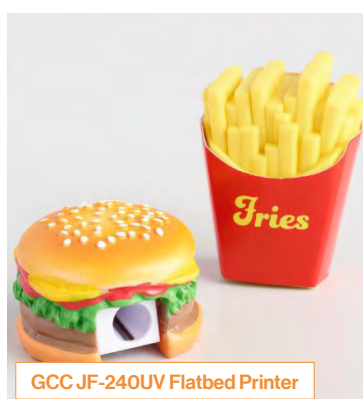

HYDY Thermal Bottle — Cincin Déco Series: Rose Gold Bottle and Tumbler

Sticky Note Wood Box