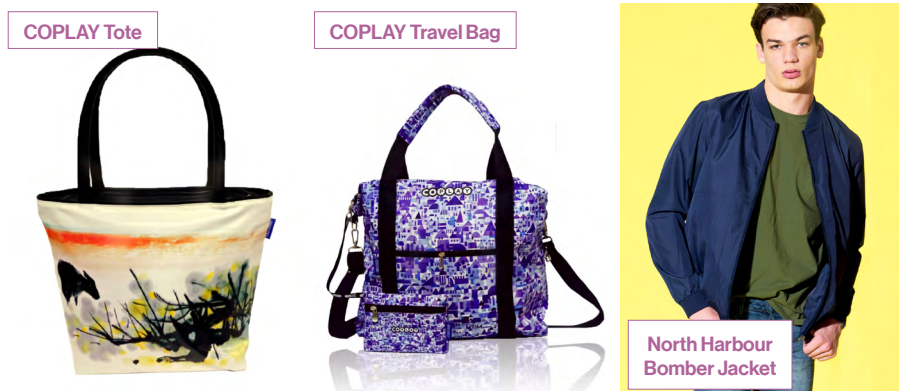

Gaming Backpacks

Insulation Bags

Thermos Bottles

INNILINK CREATIVE CORP.

Artsy Bags and Classic Jackets to Take Home in One Go

Innilink Creative is working with National Taiwan Museum of Fine Arts, presenting the COPLAY tote bag—spacious, light, durable and water resistant. The bag displays the famous ink painting of Shiy De-Jinn--COW. The light and portable COPLAY travel bag is covered in blue and white geometric abstract images taken from Chang Yung-tsun's Cultural Leap. Other than the co-op, the sleek MA1 flying jacket comes in three colours and is open for further customization.