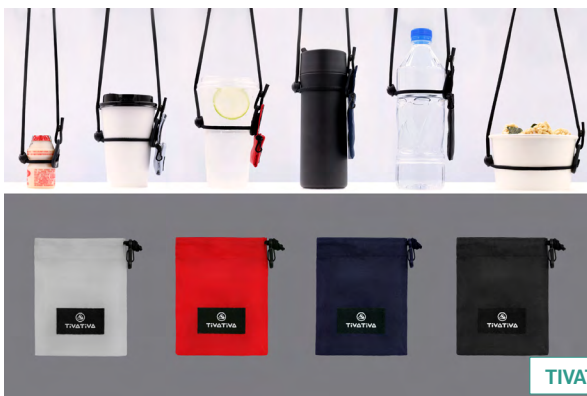

PONCORGI & FRIENDS – The First Gashapon

Twa'omas – 2021 Postcard Desk Calendar

Dream DODO ZOO – Strange Rule Light Board Game

WLD PRODUCTION CO., LTD.

TIVATIVA's Super Flexible Beverage Holder

TIVATIVA is one of a kind and far beyond any ordinary beverage holder. Beneath the fancy look, the patented adjustable strap is so capable and ready to hold multiple types of drink and food containers, from a tiny yogurt cup to a full-size food box or paper bowl. Also, the attached pouch can simultaneously hold straws, utensils, or change. It's the ultimate one fits all solution on the market, and this can truly help people reduce the demands of single-use plastic bags. The way you carry on - TIVATIVA.