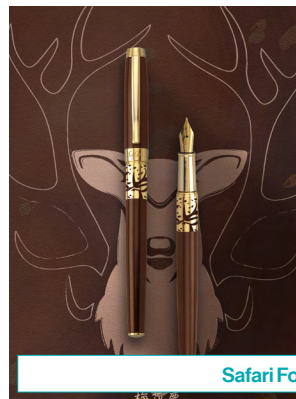

WALL ORGANIZER - BUBBLE SERIES

Desk Organizers - Two Tone Pastel Series

Smart Caddy Blocks

INTERNATIONAL WRITING INSTRUMENT CORP.

The Hint of Nature in Civilization

The Safari Series features animal in their habitat in the ring circling the barrel. Amongst which the emperor of the forest — Taiwan sika deer and the ranger in the ocean — the blue whale are two of the most appealing new introductions. The humble and solid Essential Fountain Pen Series is known for its impeccable quality and straightforward lines. The new Jungle Night Series is available in dependable black and Gray with a Camouflage circle, signifying a moment of rare peace and quiet in a jungle at night in this human city.