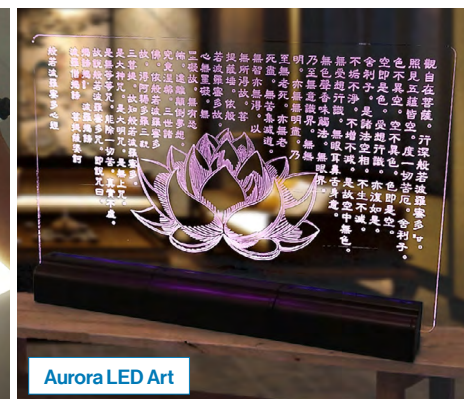

USB Light Up Eye Protection Tracing Pad

Aurora LED Art