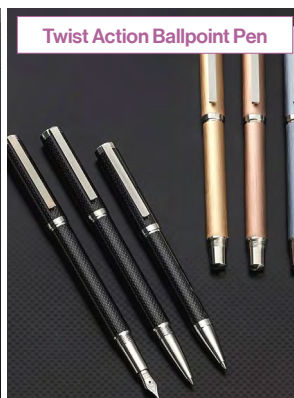

Ebonite Piston System Screwed Cap Fountain Pen

Twist Action Ballpoint Pen

Twist Action Ballpoint Pen