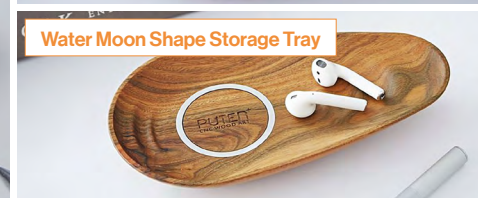

BEAUTY PLUS IND. LTD.

Practical Bags and Adorable Decoration

The foldable shopping bag made of R-PET is light, strong and carries up to 20 kgs. The bags are 100% manufactured in Taiwan, including the fabric. The customizable coin purse with complimenting accessory is made of soft cotton fabric that resembles canvas. The neoprene lunch bag doesn't get dirty easily and is easy clean. It maintains the temperature of its contents, keeping cold items cold and hot ones hot. The padding also offers great protection. Carry it in your hand or on your shoulder for a nice meal wherever you go!

CHANG JHIH CO., LTD.

Creative Folk-Art Weaves A New Future

Chang Jhih is famous for its LED lanterns with folk elements. The temple related folk-art products made of intricately weaved fabric capture the eyes of the creative spirits. Selected scented pouches with a twist, mini god robes, necklace pendants, commemorative coins and cell phone holder are all popular gifts choices. Over the years, Chang Jhih earned the trust of customers through various hugely successful custom projects.

HAIDEL CO., LTD.

Trendy Thermal Bottles to Change The World

The name HYDY comes from hydr(o). The forward-thinking brand born in California USA focuses on conserving water resources and protecting the environment. HYDY discourages unnecessary waste and the use of plastic water bottles and provides access to safe drinking water. The brand won the approval of IF designing award and their water bottle and thermal bottle has become the synonym of taste. Many brands are interested in crossover projects with this environmentally conscious business.

NI HAU INDUSTRIAL CO., LTD.

Comfort Food for The Eyes