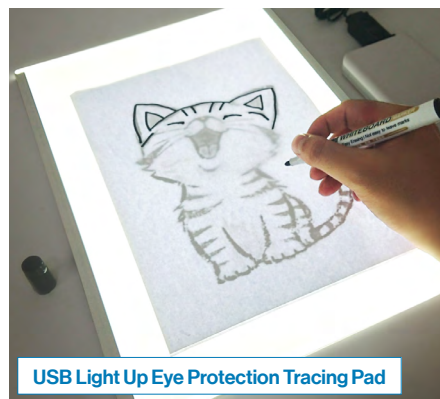

Ice Cream Sticky Notes

Standing Sticky Notes

Animal-Stand Memo

GENCOM ENTERPRISE CO., LTD.

The Energy Saving Mood Booster That Lights Up Your Day

The tracing pad with evenly light up LED light has a three-stage dimmer to accommodate the surrounding. When taking photos, it doubles as a light box for better exposure. The elegant Aurora LED Art is a light, slim, bright and energy saving installation. Vibrant hues of colour emitting from the base showcases customized designs to transform space and mood. Both MIT products use USB charging. Have your portable charger or powerbank around and there is no need to worry.