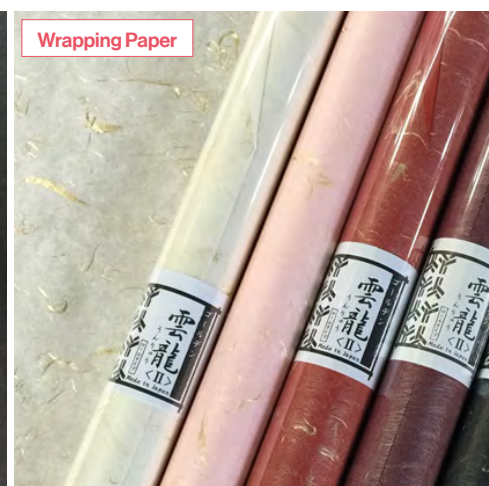

Bread Bag

Wrapping Paper

✿ KINOUSOZAI CO., LTD.

A Little Extra Help for A Better Lifestyle

Kinusozaï is an expert in the planning, designing and marketing of paper goods, non-woven fabric and zakka. The idea is to improve living condition with practical products. The new anti-bacterial toilet seat cover is light weight and fool prove. Simply flush it down the toilet after use and leave feeling refreshed. The bread bag helps to keep bread nice and fresh for an extended period of time. It can be used under room temperature or in the freezer. The media is already going wild about this useful household invention.