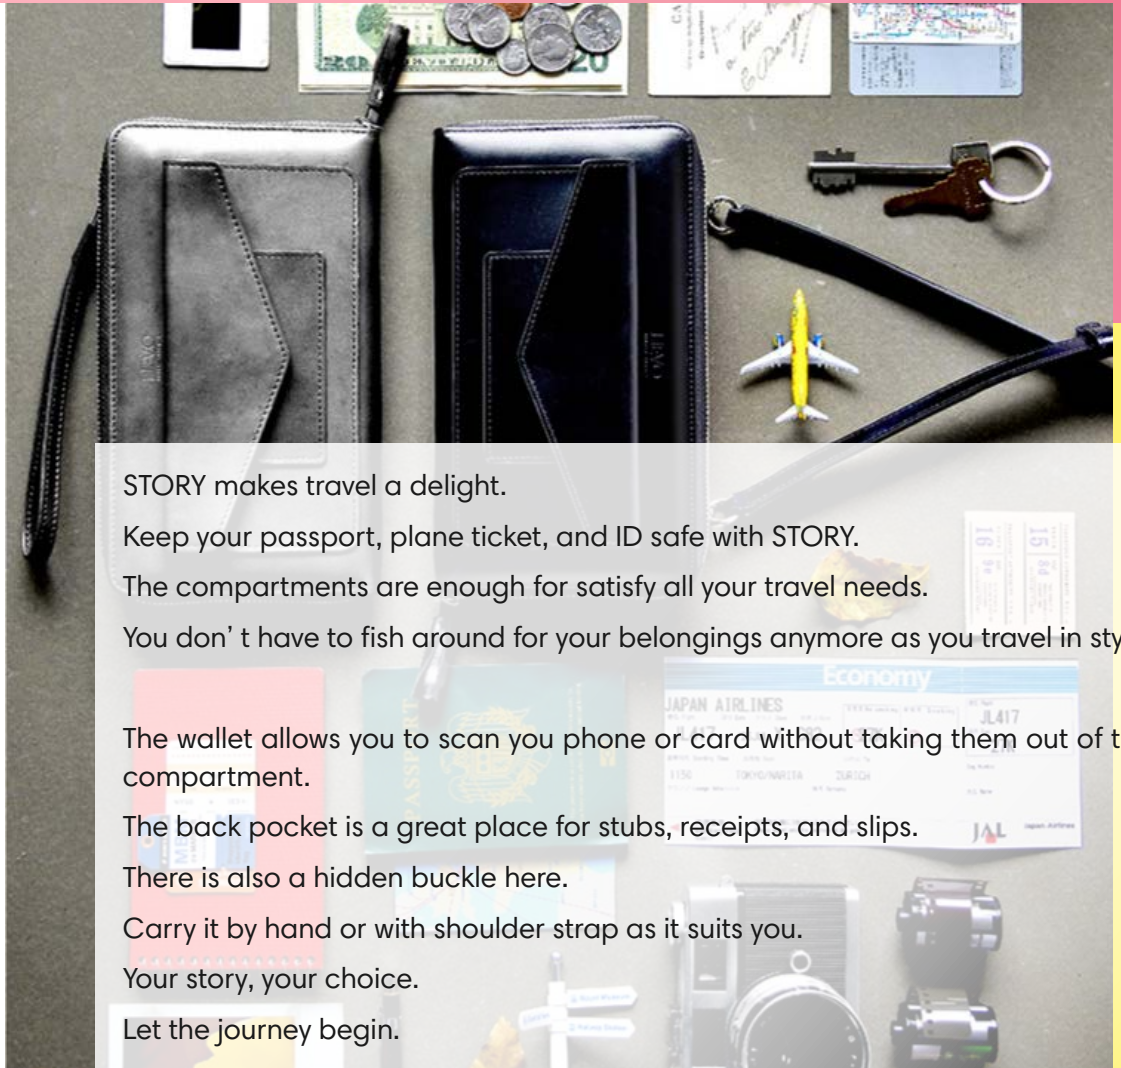

## Start Your Journey & Carry On Your Story

STORY Travel Wallet

STORY makes travel a delight.  
 Keep your passport, plane ticket, and ID safe with STORY.  
 The compartments are enough for satisfy all your travel needs.  
 You don't have to fish around for your belongings anymore as you travel in style.