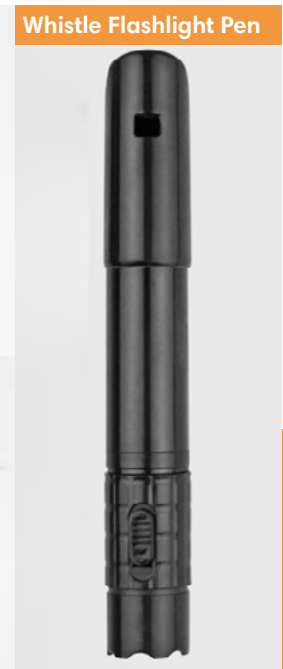

Whistle Flashlight Pen

General Gifts