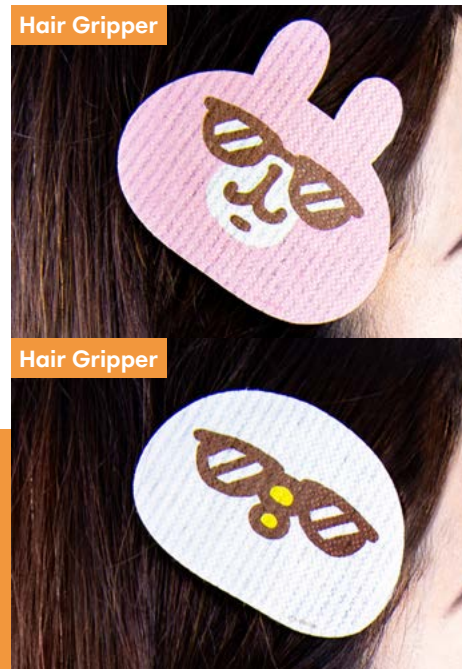

Sortable Luggage Strap

Hair Gripper

Hair Gripper