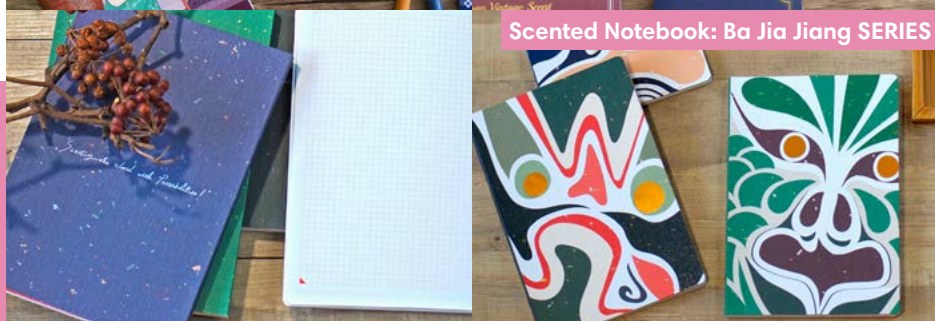

Taking Care of Your Health 7 Days A Week

The rainbow pill organizer manages your pill intake rigorously by the week. The separated compartments are large and easy to fill, each perfect for a day's worth of pills. The pill cutter with hidden blade is equipped with an anti-slip pill holder to secure the pill in place when cutting. The crumb collector gathers all the bits and pieces that falls off and keeps them away from little children and furry friends. The rubber sealing strips helps to keep the damp-proof weekly pill organizer airtight and away from moisture. The large compartments are also ideal for storing all the pills you need to consume daily and avoid mix ups.

Safety Hidden Blade
Designed Pill Cutter

The Unforgettable Fragrance for The Extraordinary You

Aroma compounds is something people cannot touch or feel and definitely not easy to preserve. However, specific smells always trigger vivid memories or certain emotions. HK Printing uses EU approved parfum for the entire product line and preserves the aroma onto paper with special technology. These scented paper products are of high quality and various texture. The Taiwan Vintage scented notebook features illustrations of charming girls in cheongsam. The notebook is of retro Florida water smell to compliment the traditional Chinese images depicted. Ba Jia Jiang painted face mask series is an ode to the Taiwanese folk culture. The scent of choice for the series is villain and jasmine.