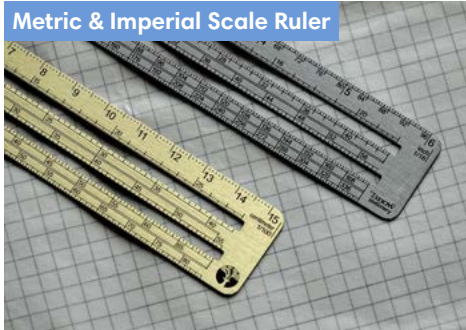

### Efficient and Accurate Measuring Tool

The 2-dimensional Metric & Imperial Scale Ruler has a patented hollow out design. The measuring tool is compact and has smooth corners that does not slice or cut easily. There are in total 12 scale units etched onto the ruler. The coloured markings will last a long time. The Right Angle Bookmarker is a friendly reminder of your reading history. The special structure prevents it from causing any damaging to the precious pages. The Natural Bless Bookmarker makes turning pages a much more pleasant task. The luxurious collection comes in six themed designs. The packaging also doubles as a card to write your wishes and blessings on.