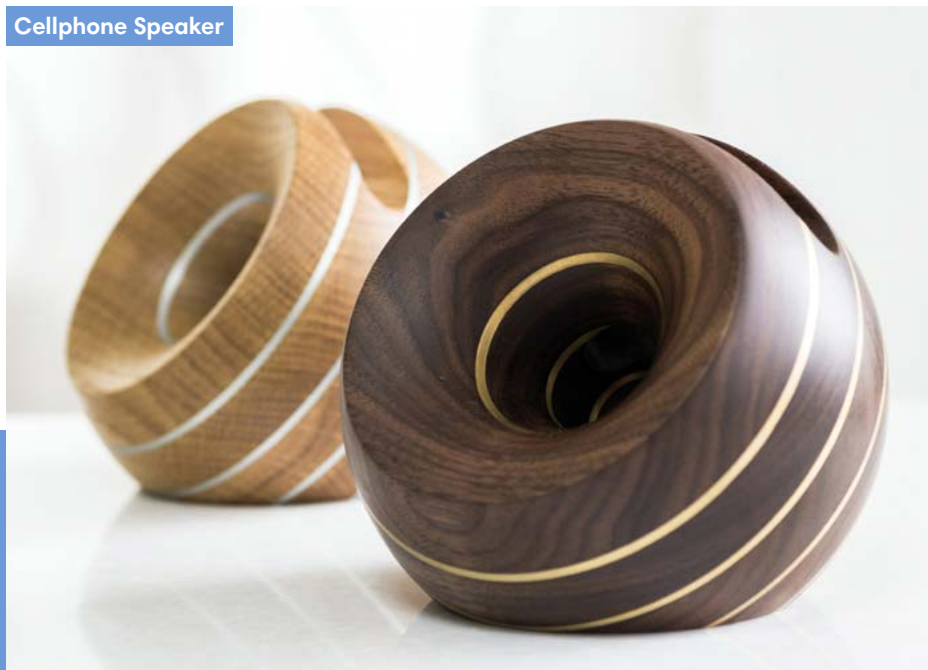

## Quality Leather Bags for Urban Elite

The Charlotte Crossbody Leather Handbag is made of high quality and delicate genuine leather. The fine edge paint is of contrasting colours to the main body of the bag. The main compartment and the outer packet are sealed with high quality metal zippers. The shoulder strap can be adjusted when needed. The bag also comes with lining and inside pockets made of printed fabric. Bliss Leather Tote with Wristlet is large enough to hold your water bottle, jacket, notebook, and laptop all at once. The drawstrings on the sides help to tighten the opening. The metal bag feet support the bag and protect the bottom. The mini leather purse with zipper can be taken apart and used separately.