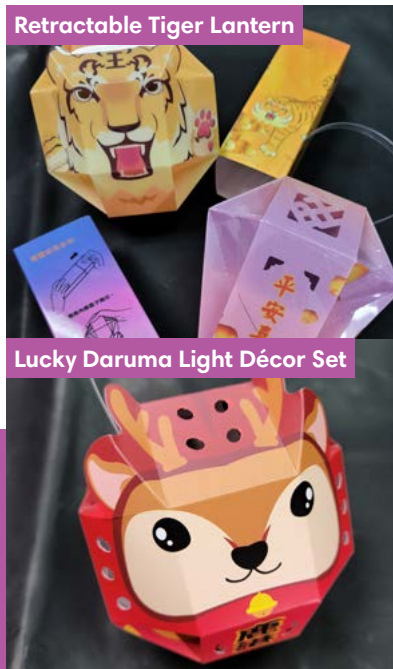

Lukang Good Luck Lantern

Retractable Tiger Lantern

Lucky Daruma Light Décor Set