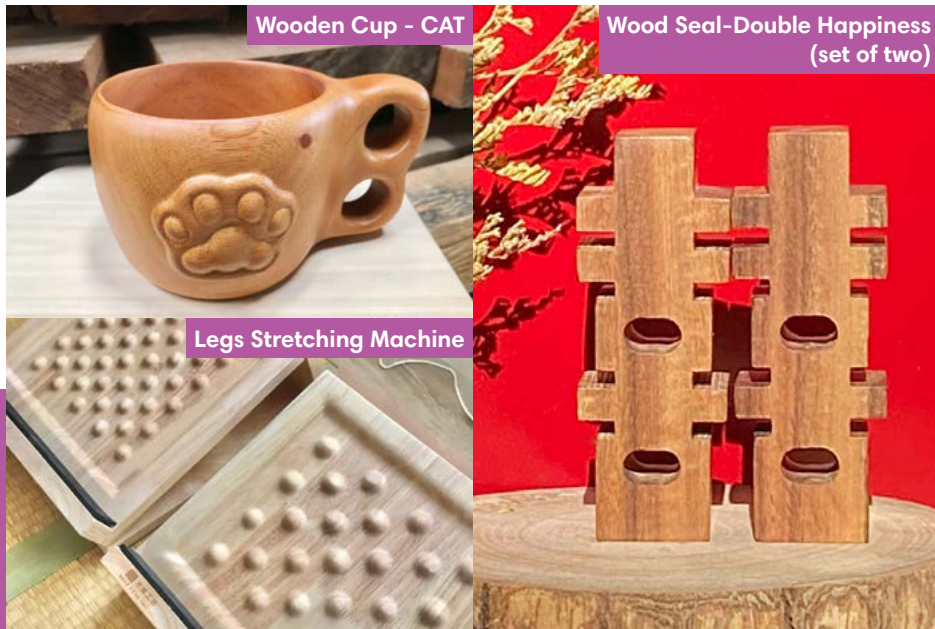

### Creative Illustration Meets Refined Embroidery

LAIMO, Nyansuke, Ology, Song Song Meow, Lazy Rabbit and Mr. Chu—your favourite characters are all here to greet you. When an Illustrator and an embroidery artist collaborate, the quantitative change will give rise to qualitative change. It is no longer simple math but magic that's doing the good work. To give the illustrators a place to grow and shine, JZ FUN launched a charming illustrator series showcasing the embroidered version of their art works on household and personal items. The collection includes Velcro for bangs, paper clips, multifunctional leather cases, decals and more. These embroidered illustrations certainly spice up ordinary objects and make life much more exciting!

Embroidery Craft Series

### Wood Tells of Life and Potential

The CAT Wooden Cup is a testament to how CNC technology and traditional craftsmanship can work wonders together. The cup is carved out of a single piece of wood and the natural Japanese lacquer coating applied is safe when coming into contact with hot food. The Double Happiness Wood Seal set consists of seals cut out of a single block of wood. When placed together, they form the Chinese character for happiness. It is a much-desired wedding gift for happy couples. The Leg Stretching Machine helps you stretch your muscles and gives a good foot massage. The domes, like fingers, will apply pressure onto the acupoint on the soles of your feet to enhance your wellbeing.

Wooden Cup - CAT

Wood Seal-Double Happiness (set of two)

Legs Stretching Machine