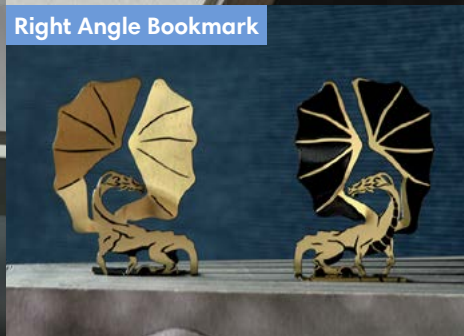

Good Life with Good Designs

Are you a tea person or a coffee person? TAMAGO Pour Over Coffee Kit - Premium Set will answer your coffee needs perfectly. It produces exactly one cup of coffee every pour. The tea set is simple and modern in appearance but capable of making great tea. The set makes tea brewing a much simpler job. The Simple Real Collapsible Stainless-Steel Cookware is patent protected. The cookware can be folded into a three center meter high block for storage. The supporting tenon system ensures that the basic structure of the device will not be compromised. The stainless steel used is approved by SGS. It is slويد, durable and safe.