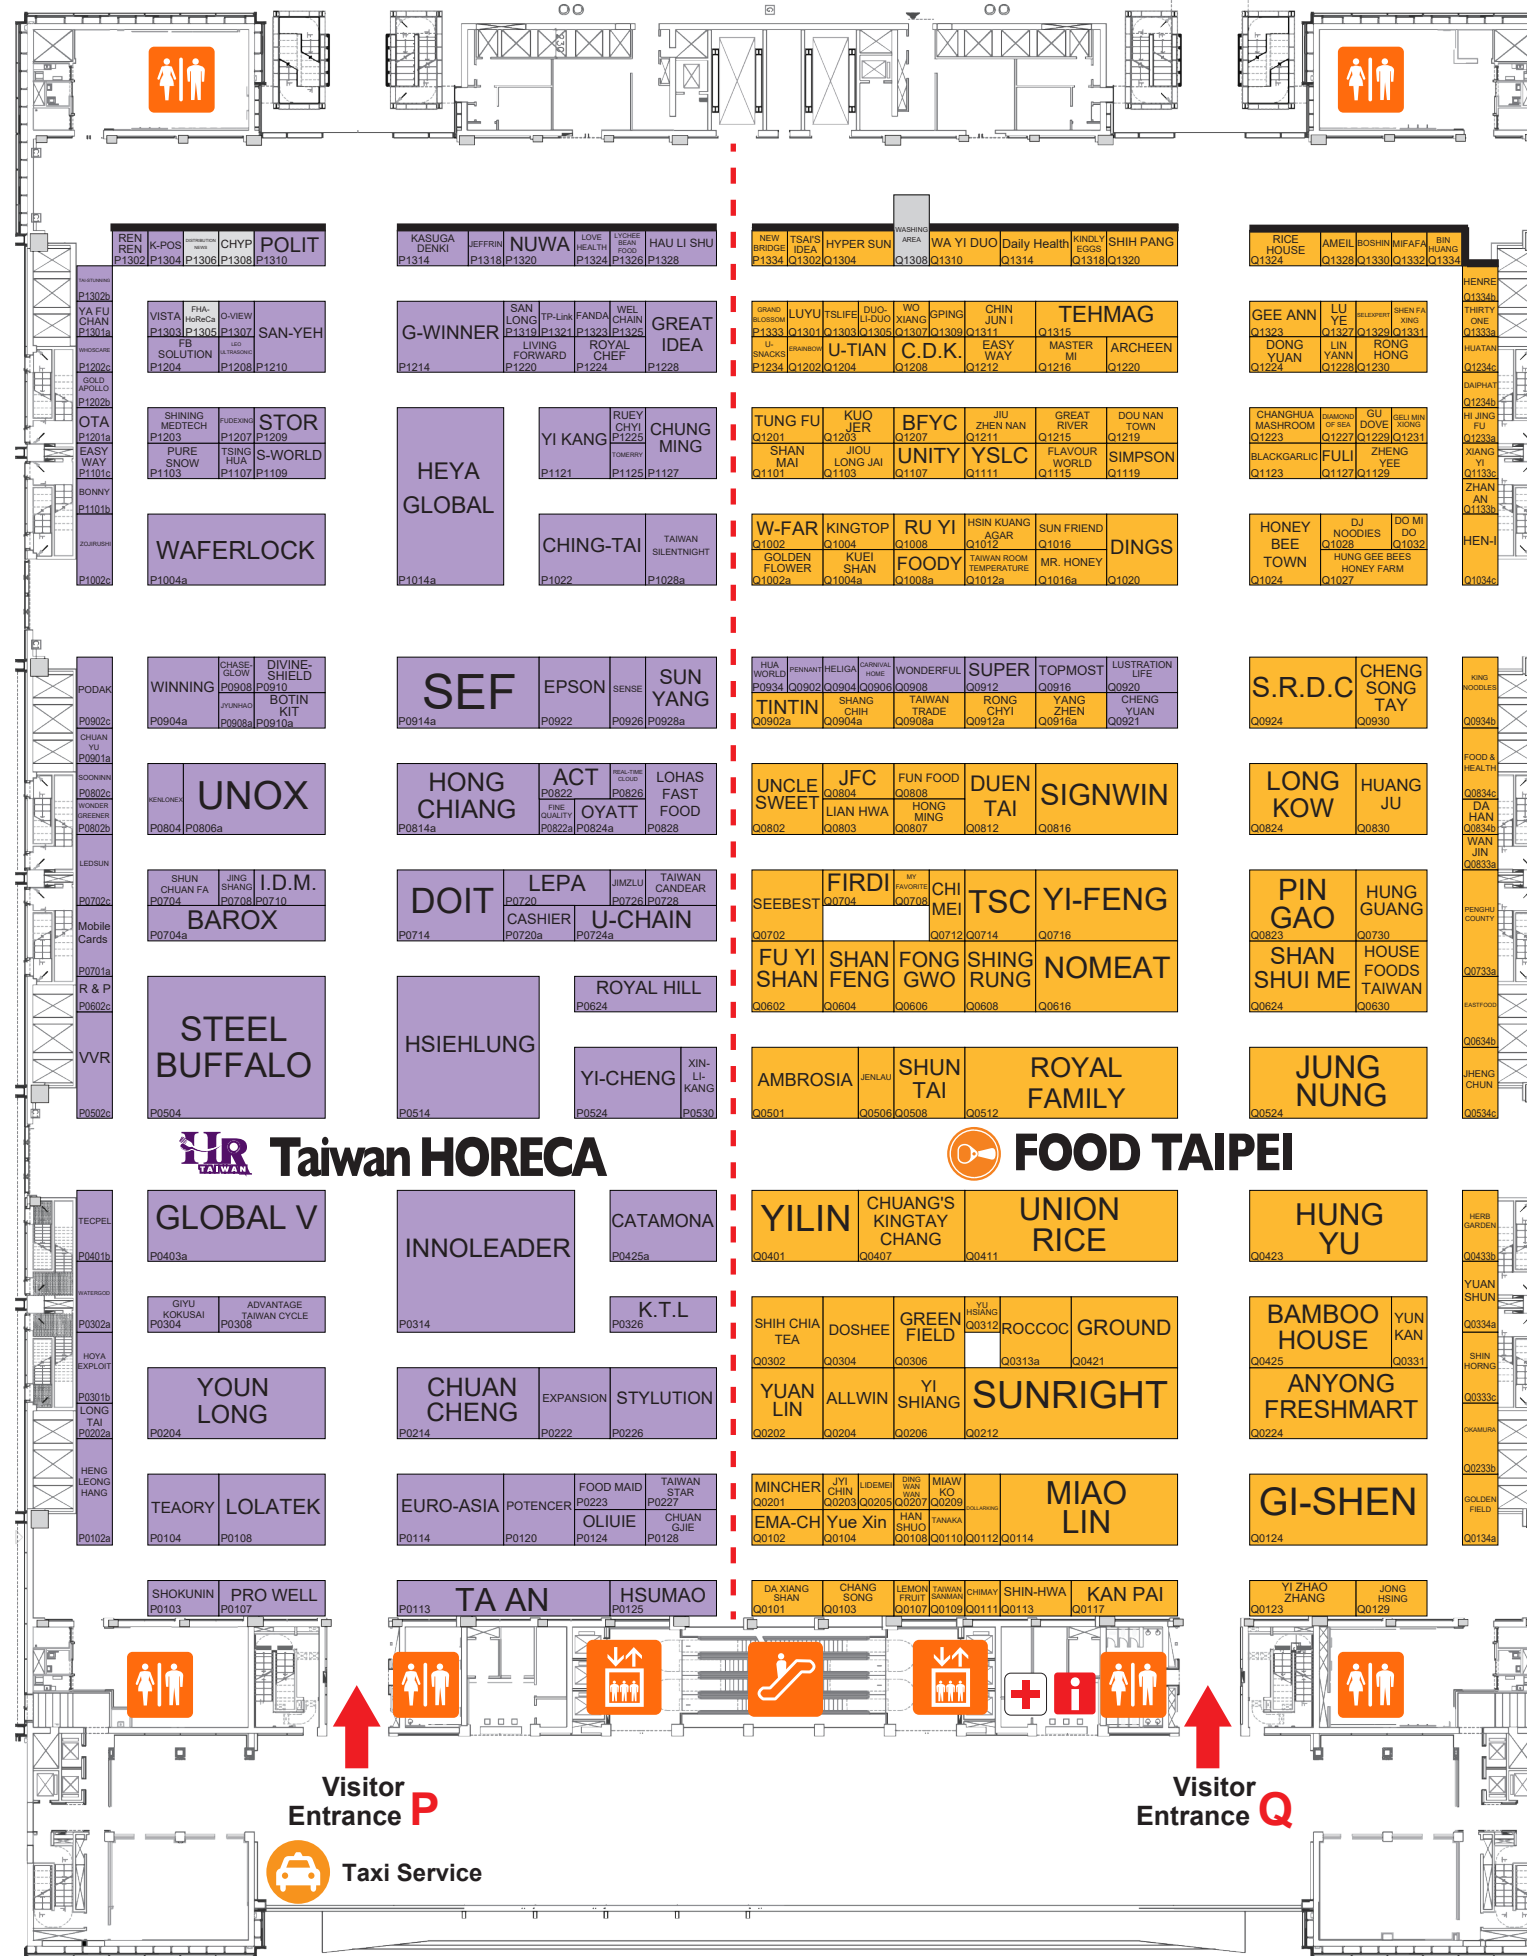

Jingmao 1st Rd.

1F Floor Plan

FOOD TAIPEI

- Frozen & Prepared Food
- Beverages
- Assorted Food
- Association Pavilions

MRT Nangang Exhibition Center Station

Nangang Rd., Sec. 1

Visitor Entrance I

Visitor Entrance J

Visitor Entrance K

MRT Station Exit

Bus Stop
 Taxi Arrival

Jingmao 2nd Rd.

4F | Floor Plan

- ★ Onsite Registration
- ★ Pre-Registered Visitor Badge Pick-Up

TAIPEI PACK

- Packaging Machinery
- Packaging Material
- Innovative Printing Solutions
- Media

FOODTECH TAIPEI

- Food Processing Machinery and Components Area
- Related Equipment and Accessories Area
- Food Processing Machinery Area
- Media Area

Bio/Pharmatech Taiwan

- Biotechnology Pharmaceutical Processing Equipment Area
- Testing & Measuring Equipment Area

1F | Floor Plan

FOOD TAIPEI

- Assorted Food
- Organic Food

Taiwan HORECA

- HORECA
- Media

4F | Floor Plan

- ★ Onsite Registration
- ★ Pre-Registered Visitor Badge Pick-Up

FOOD TAIPEI